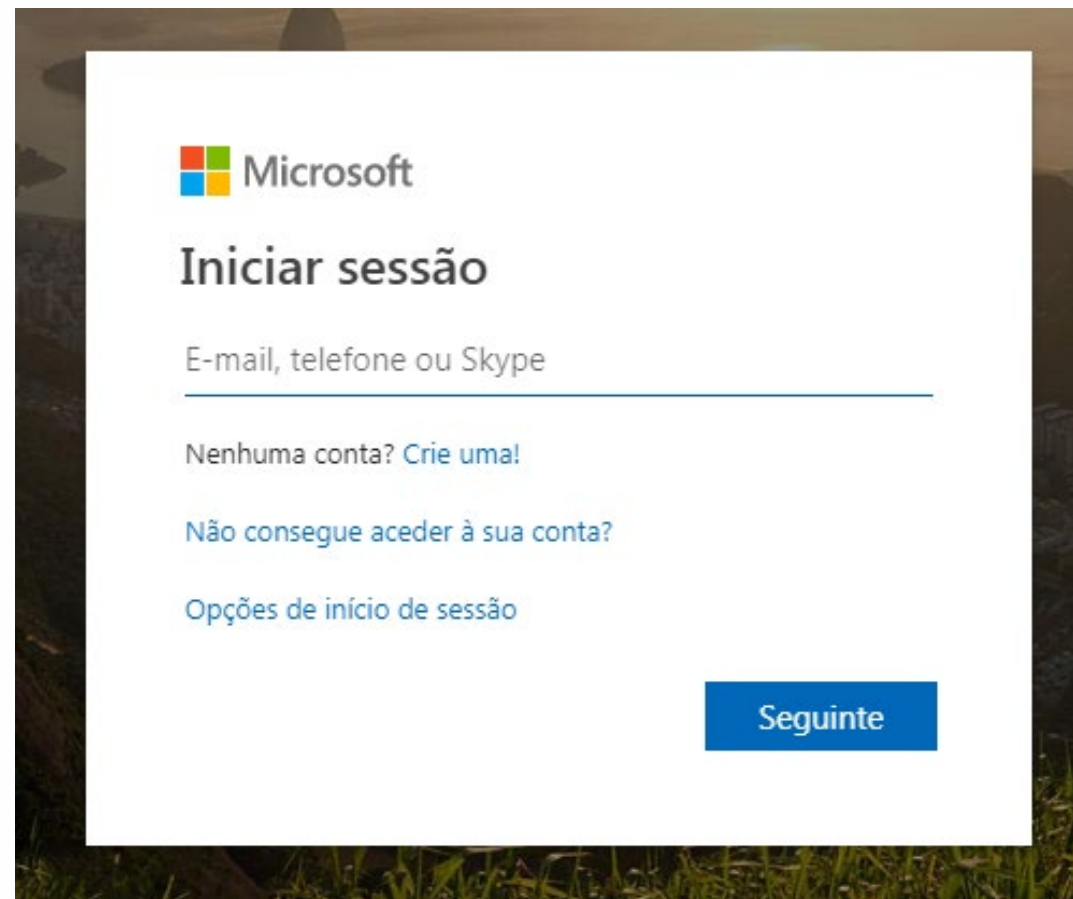

Coloque o e-mail e a senha conforme foi informado com o seu nome e sobrenome.

Exemplo:

nome.sobrenome@professor.unifai.edu.br